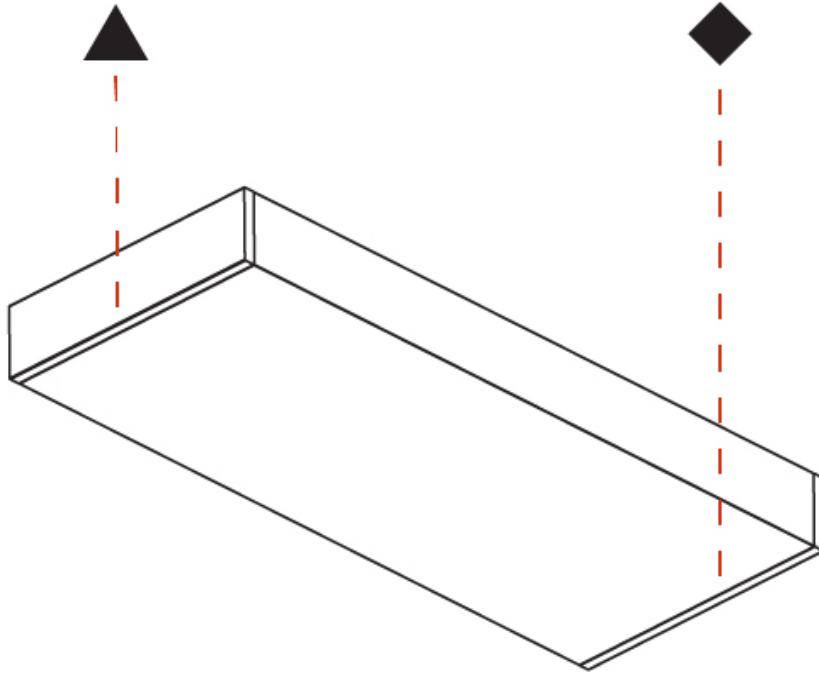

A33286-

PROJECT _____

TYPE _____

SPECIFIER _____

QUANTITY _____

DATE _____

A