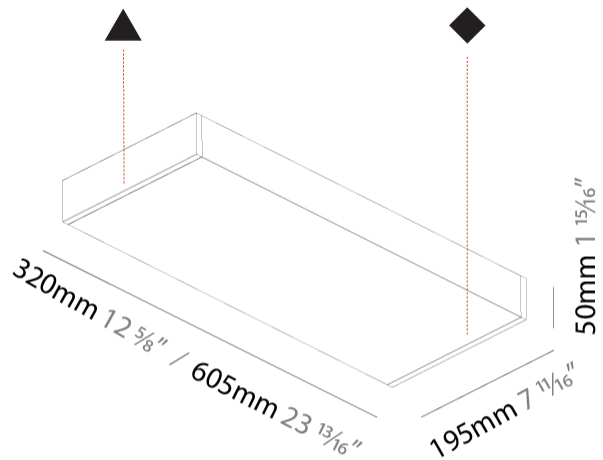

1. To build a product code in our configurator select the specify button on the base model # product page
2. To build a manual product code on this datasheet choose from the options listed below in blue font and add the suffix to the base model #

GENERAL

Series: Speed
Brand: Prolicht
Division: Architectural
Mounting Type: Surface
Mounting Location: Wall
Subcategory: Wall Effect

PHYSICAL

Shape: Rectangle
Length (mm): 320
Length (in): 12 5/8
Height (mm): 50
Depth (mm): 195
Height (in): 1 15/16
Depth (in): 7 11/16
Light Distribution: Indirect
Weight (kg): 2.393
Weight (lbs): 5.276

Fixture Finish: SSR / BKV / CWI / CRY / HAB / UFT / ITA / RUA / FTG / MYG / LOD / PUS / FRO / FUP / KIA / POP / BLS / SPG / MEY / GOH / GUM / CHC / COM / ABZ / JAG / OBR / MOS / ROR

Fixture Material: Extruded Aluminum

ELECTRICAL

Lamp Type: LED (Zhaga Standard)
Input Wattage (W): 25
Total Output Wattage (W): 22.5
Dimming: Tri-Mode (Non-Dimming and Phase Dimming (120Vac only) and 0-10V Dimming)
Driver Included: Yes
Driver Location: Integrated
Driver Type: Constant Current - Universal
Driver Class: Class 2
Input Voltage (V): 120 - 277
Constant Current (mA): 500

LED

Number of LEDs: 2 strips
Color Temperature (°K): 3000 / 3500 / 4000
Max. Delivered Lumen (lm): 3300 / 3450 / 3520
CRI: >80 CRI
Lamp Life (hrs): 50000

OPTICAL

RATINGS AND CERTIFICATIONS

Certified By: Certified for North American Standards
IP rating: IP20